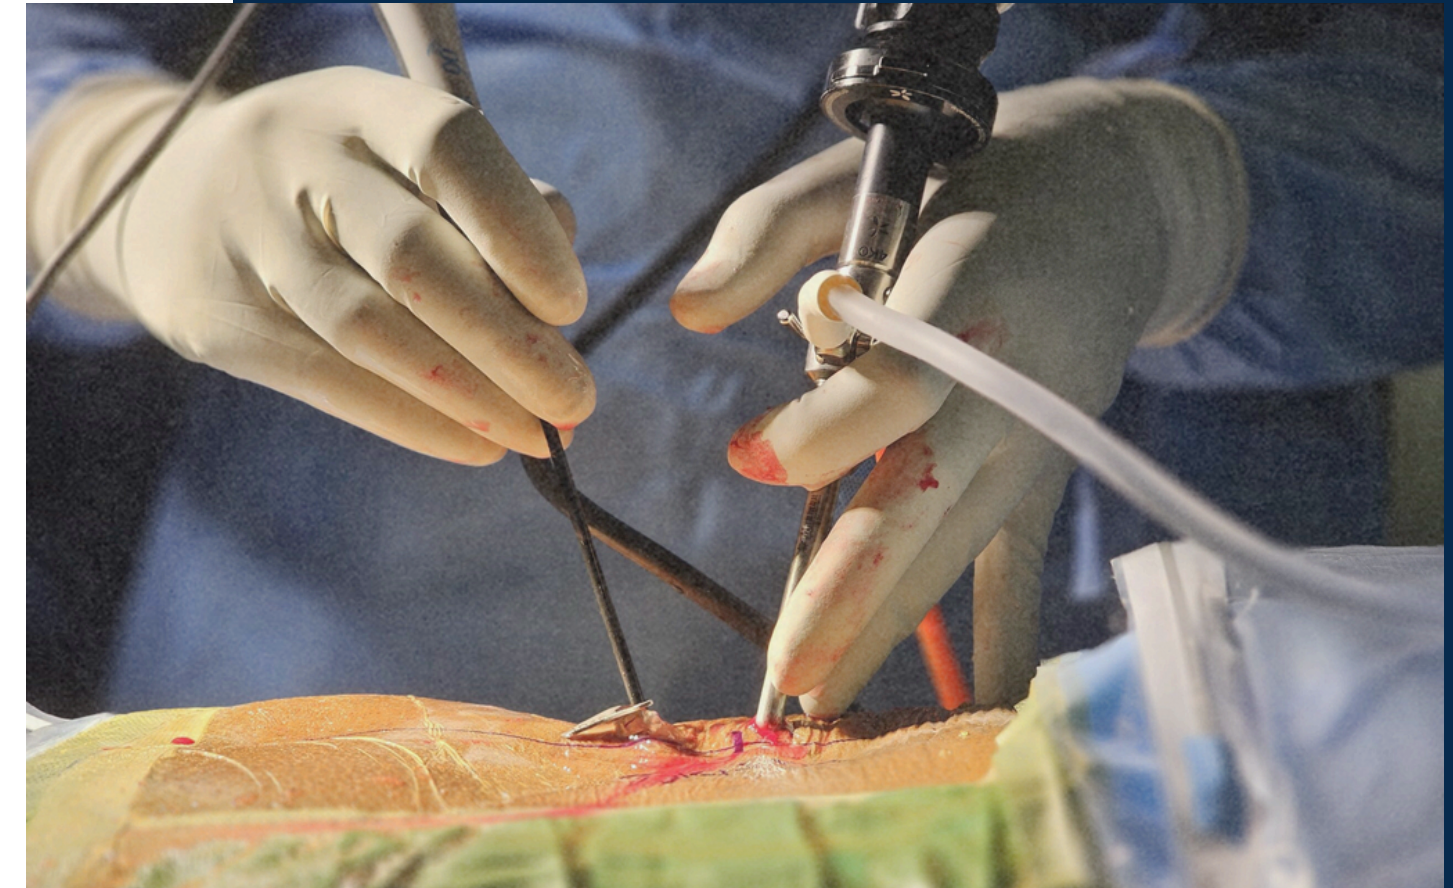

OUR SERVICES

- Spinal Surgeon in Kerala
- Spine Specialist in Kerala
- Best Spine Treatment in Kerala
- Best Spine Doctor in Kerala